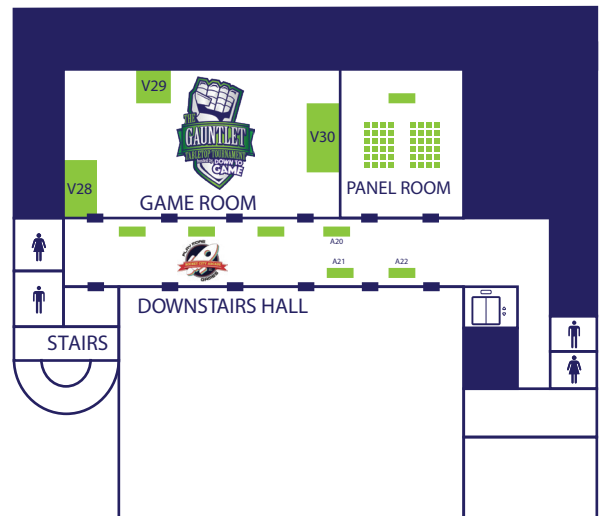

FLOOR PLAN

(Subject to Change based on day of circumstances)

- A1 Ecclectic Cosplay + guest
- A2 Kerri Bland Cosplay + guest
- A3 Ministry of Silly Suits
- A4 Nerdvana
- A5 Magic City Con
- A6 Moore Wares
- A7 Salts and Sudz
- A8 Tunes of a Cosmic Reality
- A9 Katie's Ecclectics
- A10 Akioboy
- A11 CONVENTION STORE
- A12 CONVENTION STORE
- A13 501st
- A14 Kyle Hannah
- A15 Discussing Who Podcast
- A16 Brawl Stars
- A17 PNI
- A18 Bards & Nobles
- A19 Columbus Main Street
- A20 Face Painter
- A21 Fandom's Anonymous
- A22 Golden Triangle Pokemon

- G1 Erik Stolhanske
- G2 Dameon Clarke
- G3 Marcus The Visual & Greg Burnham
- G4 James Mathis III
- G5 Geoffrey Gwin
- G6 Michael Williams
- G7 Rehthea

- | | | |
|-------------------------|----------------------------|-----------------------------------|
| V1 Metal Artwork | V11 Dragon's Breath Armory | V21 Church Group |
| V2 Misty Mountain Games | V12 EasyKale | V22 Cell Phone Repair Geeks |
| V3 Tupelo Sports Cards | V13 Galaxy Designs | V23 Grab N' Go |
| V4 Sho Nuff Comics | V14 Vulcans Forge Studios | V24 Image Signs and Posters |
| V5 EMCC | V15 Choctaw Tribe | V25 Mariano Nieceza & Apex Comics |
| V6 Gamestop | V16 Colin Krieger | V26 Crow Scratches |
| V7 Deadbolt Escape Room | V17 Jeremy Long Comics | V27 JB's Treasures & Trinkets |
| V8 Player One Games | V18 The Last Page | V28 Down To Game |
| V9 Eric's Secret Stash | V19 Inverse Press | V29 Golden Triangle D&D |
| V10 Angelle Tanner | V20 Bricks N' Clicks | V30 Tupelo Game Days |