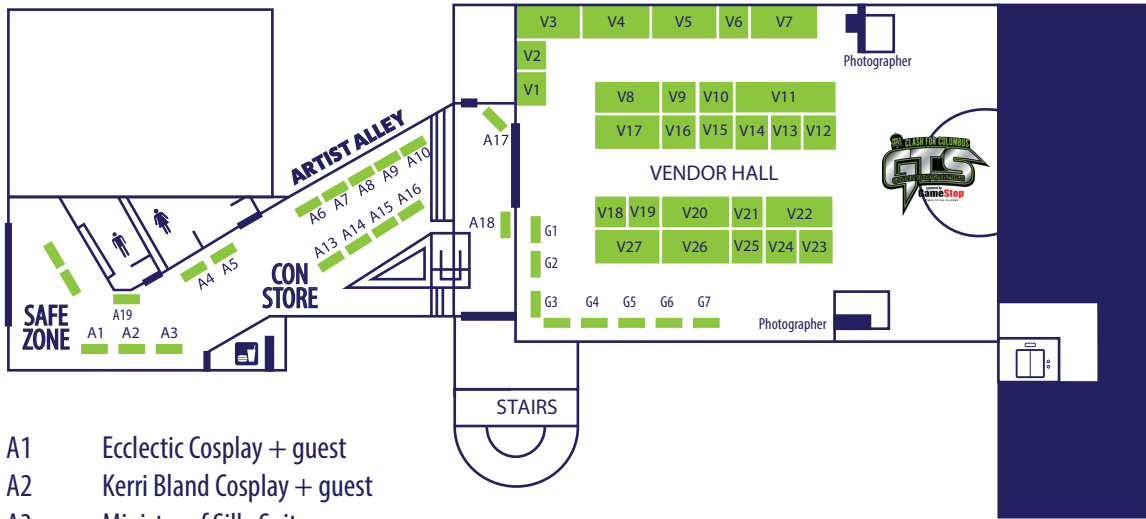

FLOOR PLAN

(Subject to Change based on day of circumstances)

- A1 Ecclectic Cosplay + guest
- A2 Kerri Bland Cosplay + guest
- A3 Ministry of Silly Suits
- A4 Nerdvana
- A5 Magic City Con
- A6 Moore Wares
- A7 Salts and Sudz
- A8 Tunes of a Cosmic Reality
- A9 Katie's Ecclectics
- A10 Akioboy
- A11 CONVENTION STORE
- A12 CONVENTION STORE
- A13 501st
- A14 Kyle Hannah
- A15 Discussing Who Podcast
- A16 Brawl Stars
- A17 PNI
- A18 Bards & Nobles
- A19 Columbus Main Street
- A20 Face Painter
- A21 Fandom's Anonymous
- A22 Golden Triangle Pokemon

- G1 Erik Stolhanske
- G2 Dameon Clarke
- G3 Marcus The Visual & Greg Burnham
- G4 James Mathis III
- G5 Geoffrey Gwin
- G6 Michael Williams
- G7 Rehthea

- | | | |
|-------------------------|----------------------------|-----------------------------------|
| V1 Metal Artwork | V11 Dragon's Breath Armory | V21 Church Group |
| V2 Misty Mountain Games | V12 EasyKale | V22 Cell Phone Repair Geeks |
| V3 Tupelo Sports Cards | V13 Galaxy Designs | V23 Grab N' Go |
| V4 Sho Nuff Comics | V14 Vulcans Forge Studios | V24 Image Signs and Posters |
| V5 EMCC | V15 Choctaw Tribe | V25 Mariano Nieceza & Apex Comics |
| V6 Gamestop | V16 Colin Krieger | V26 Crow Scratches |
| V7 Deadbolt Escape Room | V17 Jeremy Long Comics | V27 JB's Treasures & Trinkets |
| V8 Player One Games | V18 The Last Page | V28 Down To Game |
| V9 Eric's Secret Stash | V19 Inverse Press | V29 Golden Triangle D&D |
| V10 Angelle Tanner | V20 Bricks N' Clicks | V30 Tupelo Game Days |